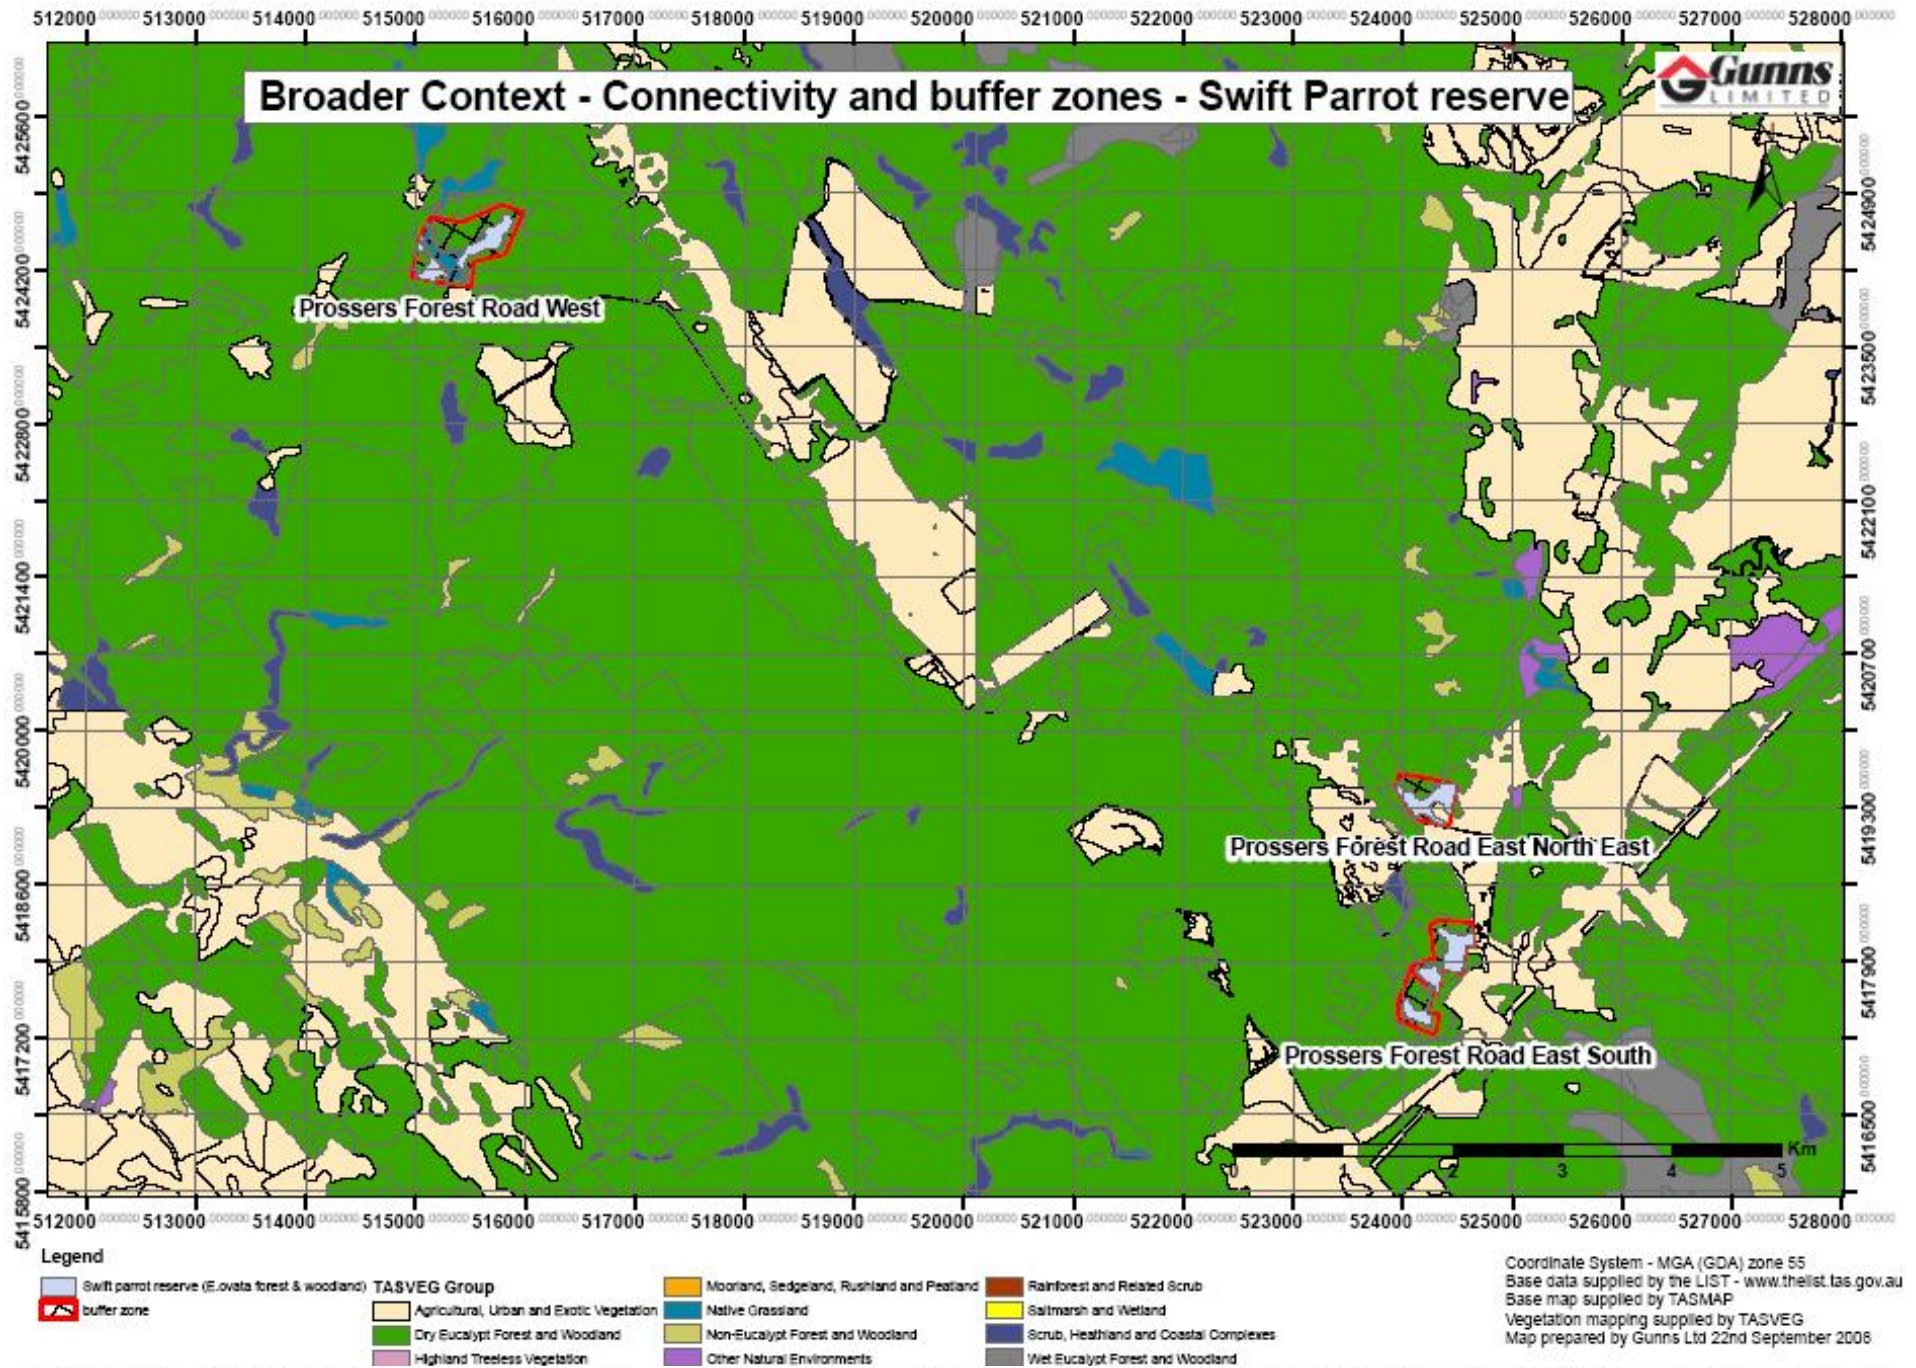

Appendix E

BROADER LANDSCAPE CONTEXT MAPS

Figure 1: Broader Landscape Context – Rehabilitation Offset Area

Figure 2: Broader Landscape Context – Wedge-tailed eagle nest offset

Figure 3: Broader Landscape Context – Pulp Mill Reserve Network

Figure 4: Broader Landscape Context – Swift Parrot reserve

Figure 5: Indicative location map – Swift Parrot reserve