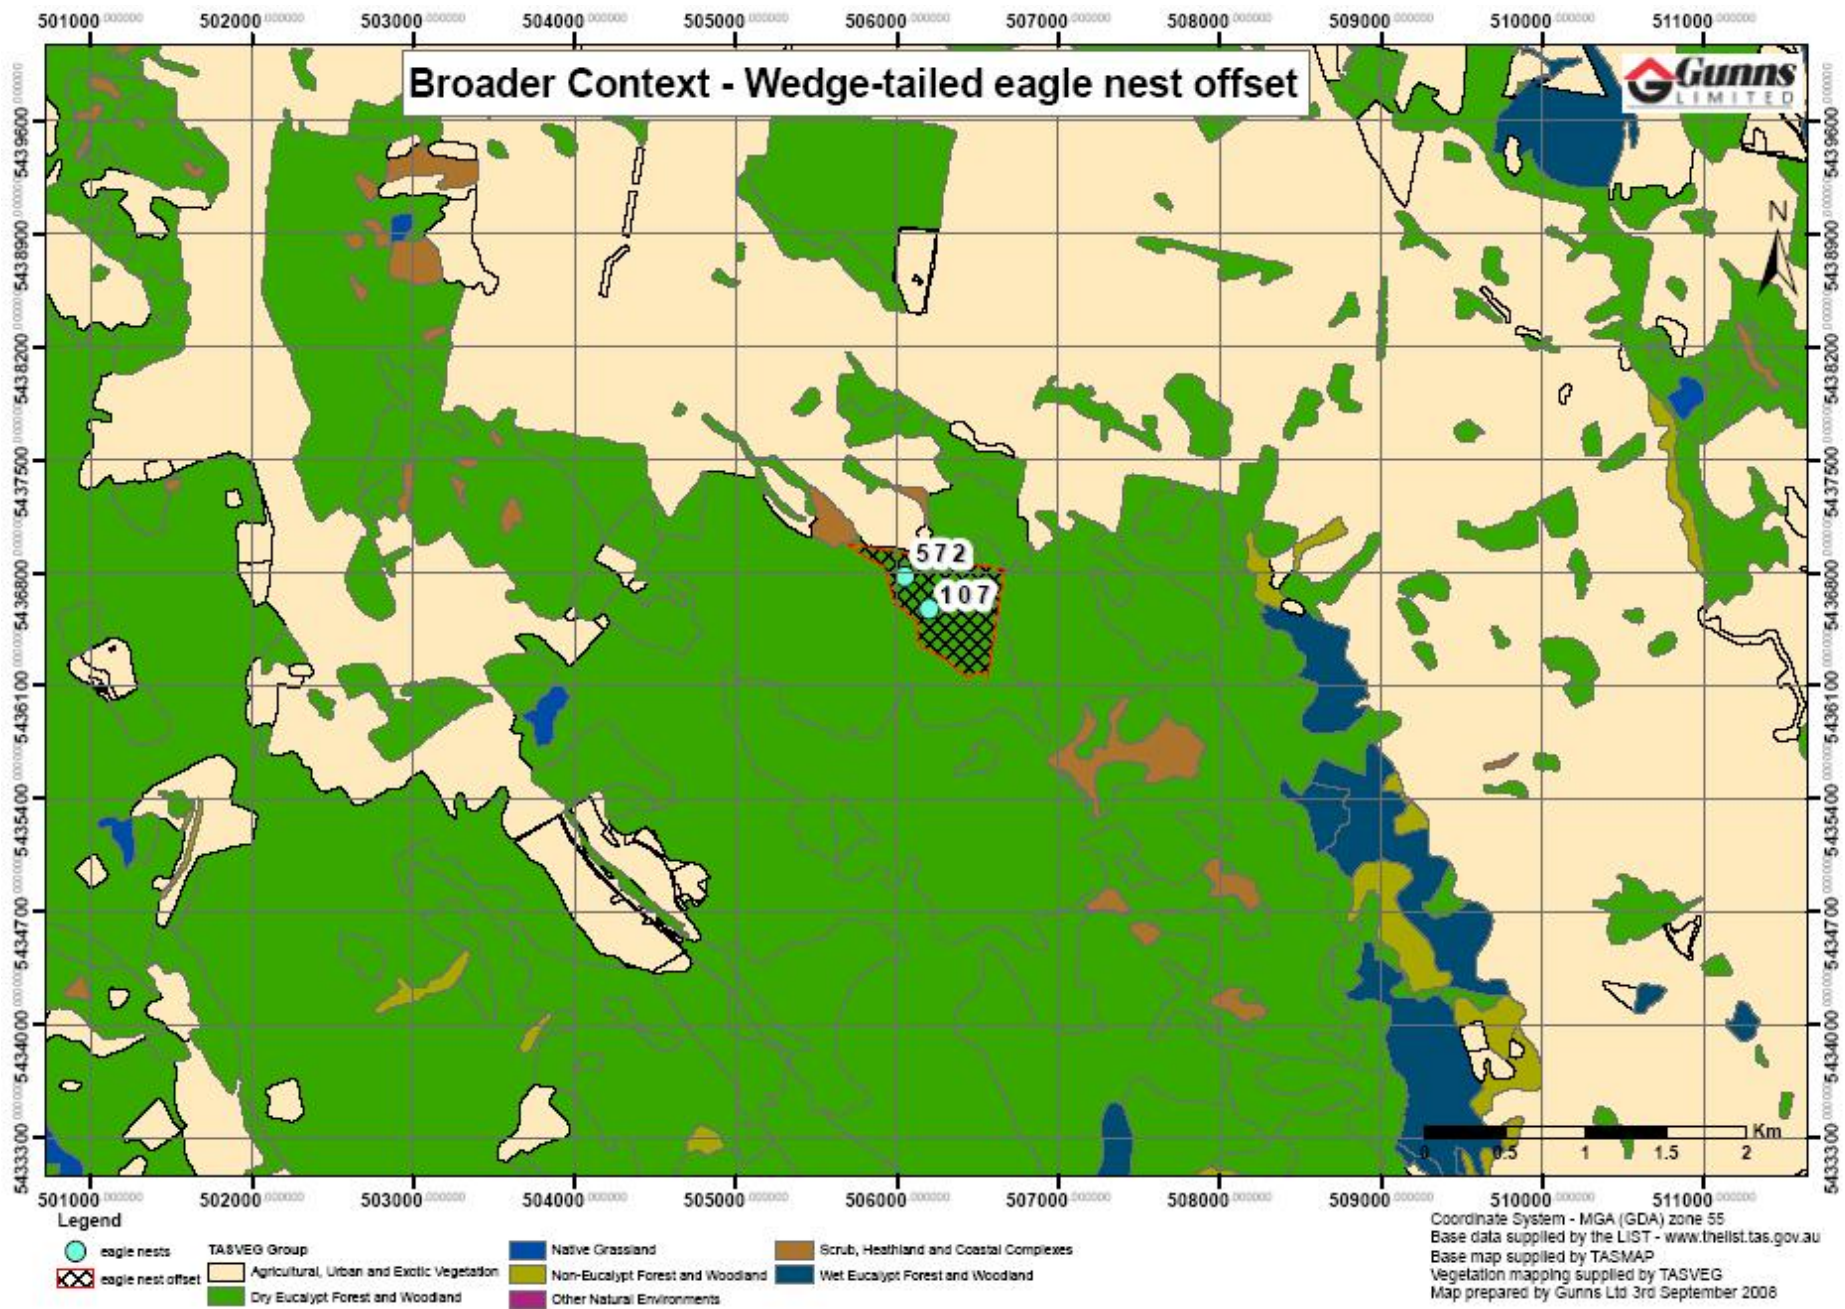

Appendix E

BROADER LANDSCAPE CONTEXT MAPS

Figure 1: Broader Landscape Context – Rehabilitation Offset Area

Figure 2: Broader Landscape Context – Wedge-tailed eagle nest offset

Figure 3: Broader Landscape Context – Pulp Mill Reserve Network

Figure 4: Broader Landscape Context – Swift Parrot reserve

Figure 5: Indicative location map – Swift Parrot reserve