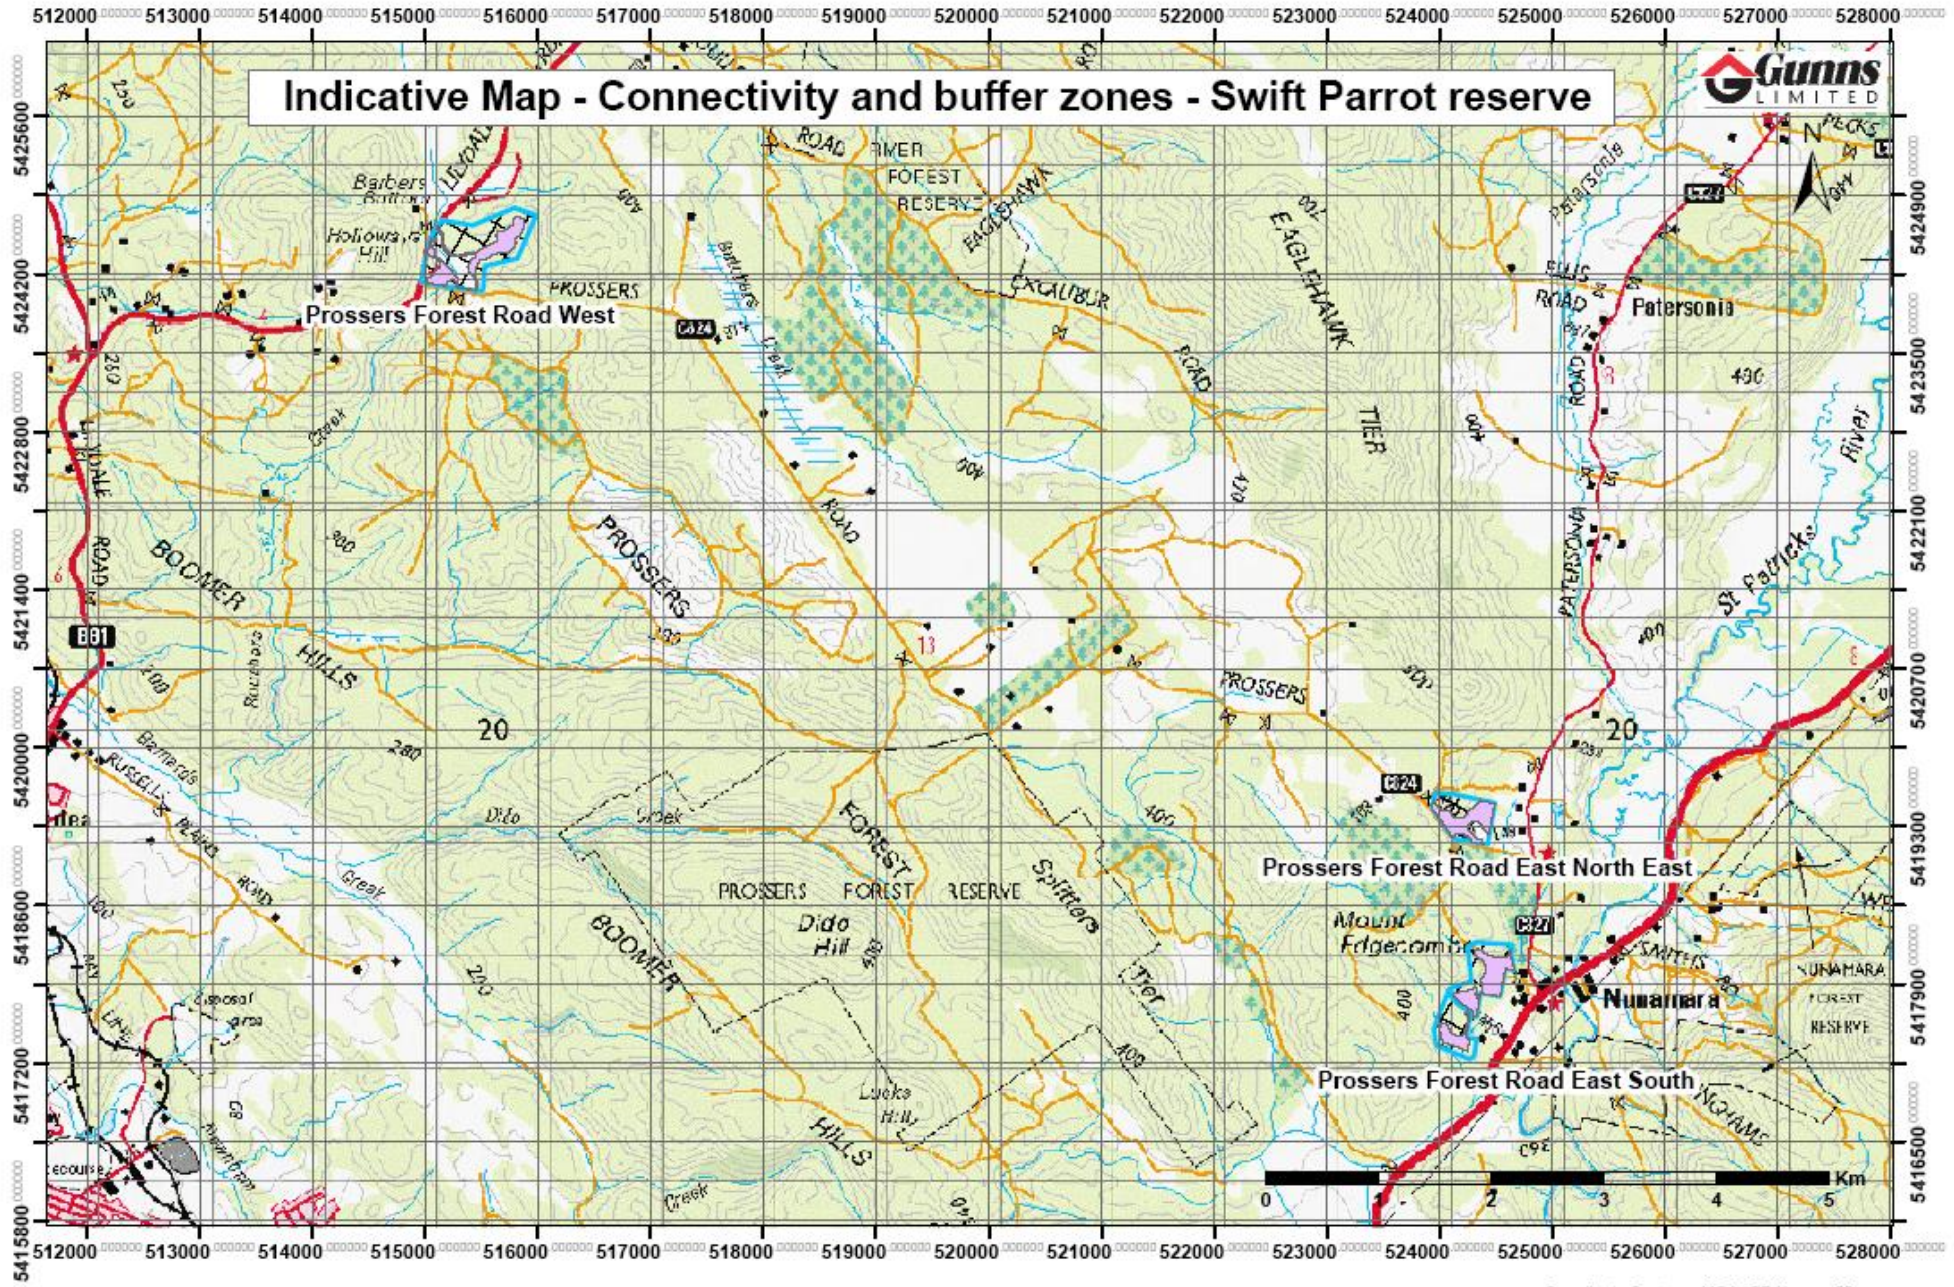

Appendix E

BROADER LANDSCAPE CONTEXT MAPS

Figure 1: Broader Landscape Context – Rehabilitation Offset Area

Figure 2: Broader Landscape Context – Wedge-tailed eagle nest offset

Figure 3: Broader Landscape Context – Pulp Mill Reserve Network

Figure 4: Broader Landscape Context – Swift Parrot reserve

Figure 5: Indicative location map – Swift Parrot reserve